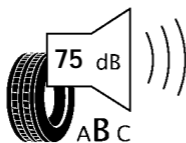

# ENERG

BRIDGESTONE

7070

205/65 R16C 107/105R

C2

2020/740